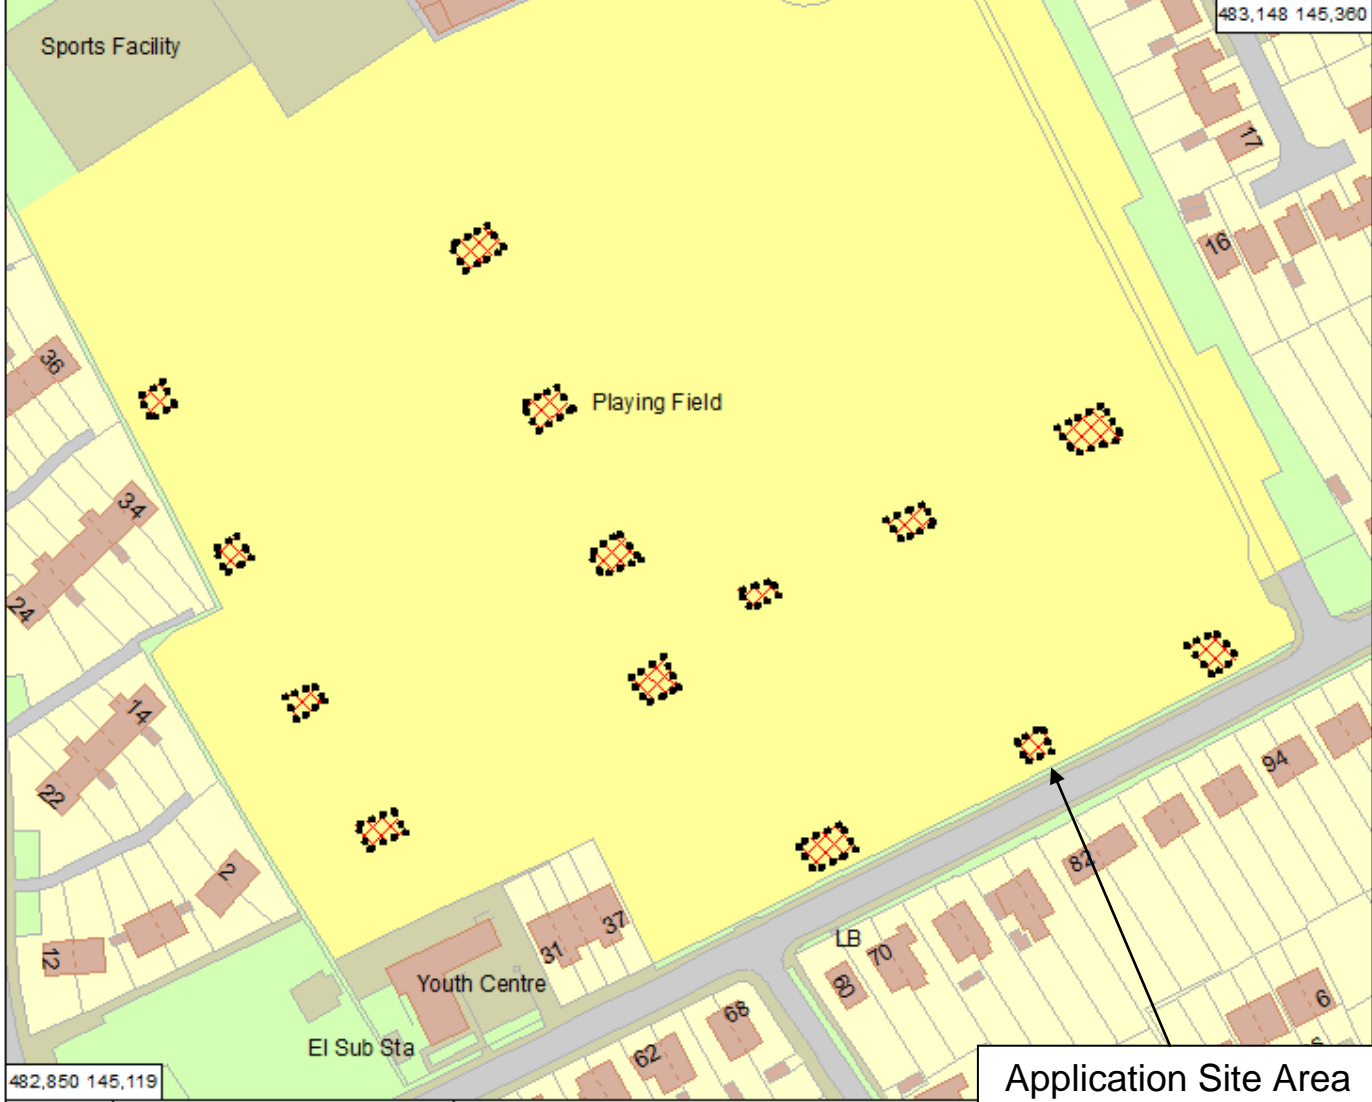

Land at Weydon County Secondary School, Weydon Lane, Farnham, Surrey GU9 8UG

Installation of floodlighting on two artificial surface sports pitches, together with a 2.5m high acoustic fence along part of the western boundary of the site permitted under ref: WA/2014/0471 dated , without compliance with Condition 3 to allow the alteration of the hours of use of the floodlighting to 21:30 midweek and between 16:00 and 18:00 on weekends and Bank and Public Holidays during the months between and inclusive of September and April and between 16: 00 and 20:30 on Mondays only during the months between and inclusive of May

Application No(s): WA/2015/1613

Electoral Division(s): Farnham South

© Crown copyright. All rights reserved Surrey County Council, 100019613, 2016

This plan is for indicative purposes only

Ref No: SCC REF 2015/0171
Date printed: 08/09/2016

Application Site Area

Scale
1:1,550

This page is intentionally left blank